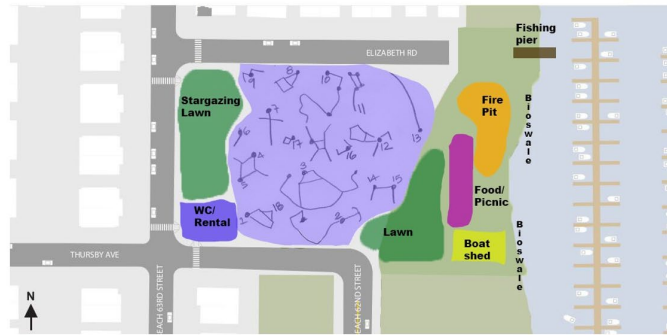

Thursby Basin Park

Alice Marcus Krieg, UPM 602A, Fall 2019

Nature/Ecology Walk & Skate Park

Thursby Basin Park

Alice Marcus Krieg, UPM 602A, Fall 2019

2019, Studio Lab: Pratt Institute: Urban Placemaking Proposal: Rockaway Beach, Queens: Thursby Park: season extender: summer mini golf and winter ice rink rotation, underutilized park activation for year-round use

2006-2009 Outside NY – 2000 sq foot interior space & 5000 sq foot exterior space: Urban retail garden center, Adaptive Reuse of 19th c warehouse, Williamsburg, Brooklyn – Wrote business plan and secured \$400K in investment capital

2018 Park Life tacos and beer garden – garden from old auto body shop lot, Groundworks design and install: adaptive reuse

2018 Trademark Coffee, West 36th St entrance 2016: Groundworks design, permitting and install