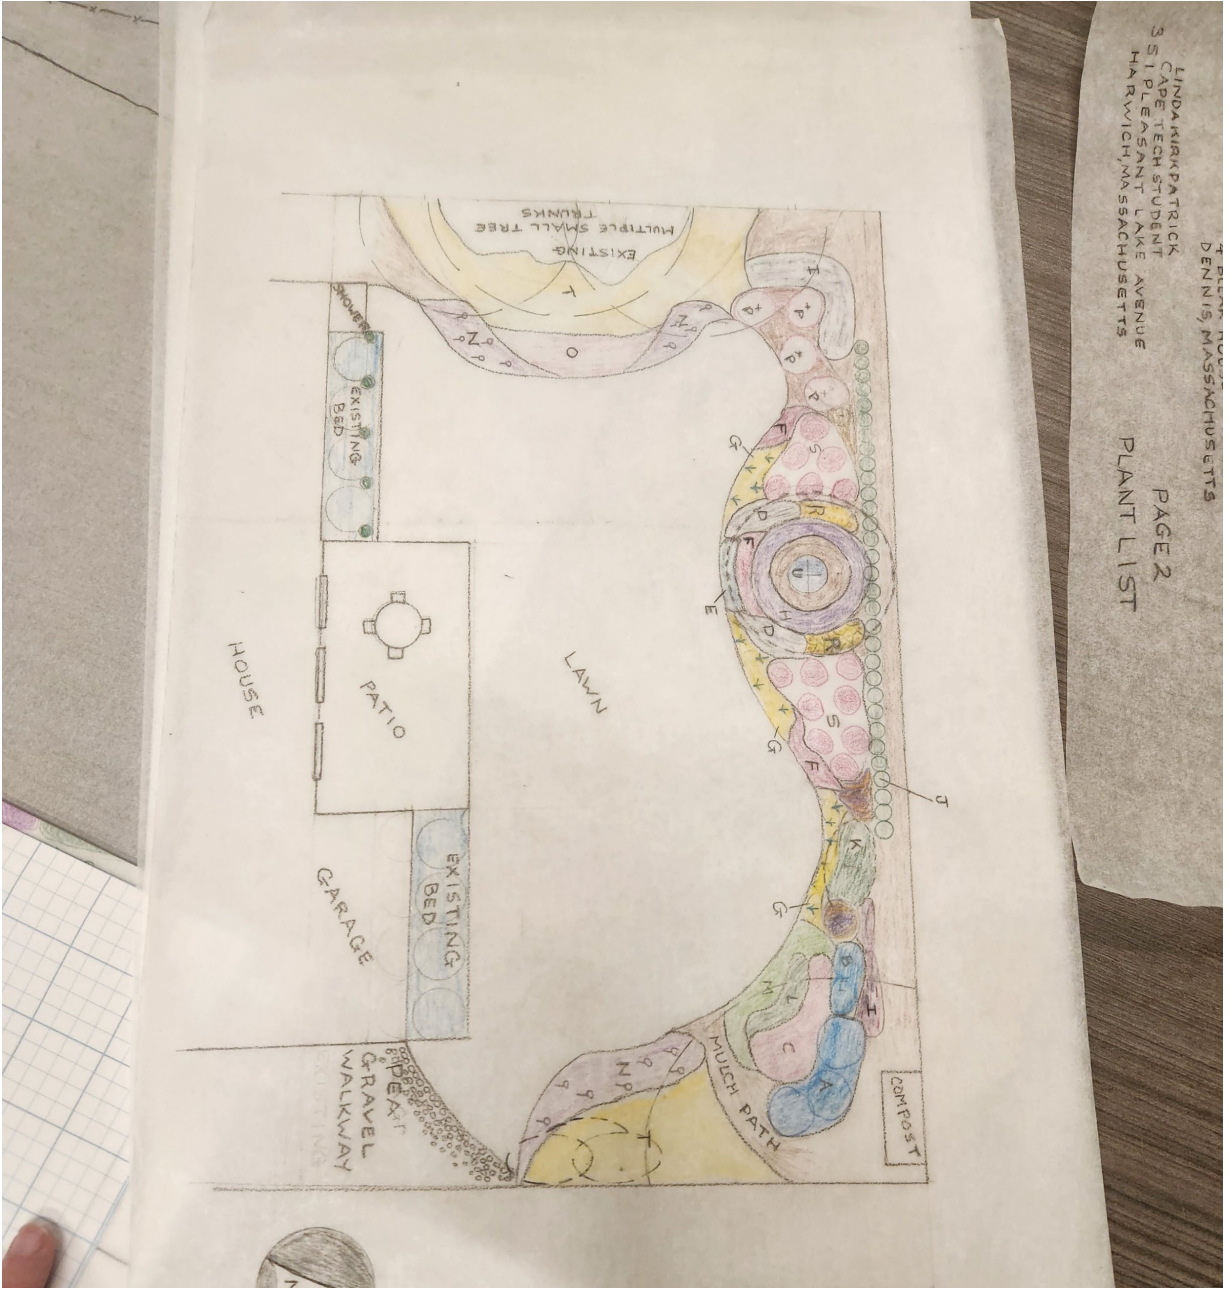

LINDAKIRKPATRICK
CAPE TECH STUDENT
3 SILEASANT LAKE AVENUE
HARWICH, MASSACHUSETTS

PAGE 2
PLANT LIST