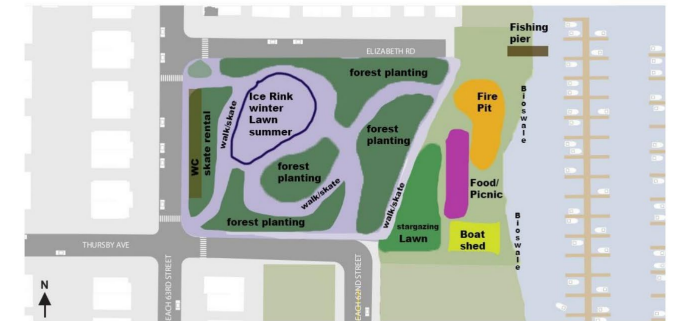

Thursby Basin Park

Alice Marcus Krieg, UPM 602A, Fall 2019

Nature/Ecology Walk & Skate Park

Thursby Basin Park

Alice Marcus Krieg, UPM 602A, Fall 2019

2019, Studio Lab: Pratt Institute: Urban Placemaking Proposal: Rockaway Beach, Queens: Thursby Park: season extender: summer mini golf and winter ice rink rotation, underutilized park activation for year-round use

2006-2009 Outside NY – 2000 sq foot interior space & 5000 sq foot exterior space: Urban retail garden center, Adaptive Reuse of 19th c warehouse, Williamsburg, Brooklyn – Wrote business plan and secured \$400K in investment capital

2018 Park Life tacos and beer garden – garden from old auto body shop lot, Groundworks design and install: adaptive reuse

2018 Trademark Coffee, West 36th St entrance 2016: Groundworks design, permitting and install